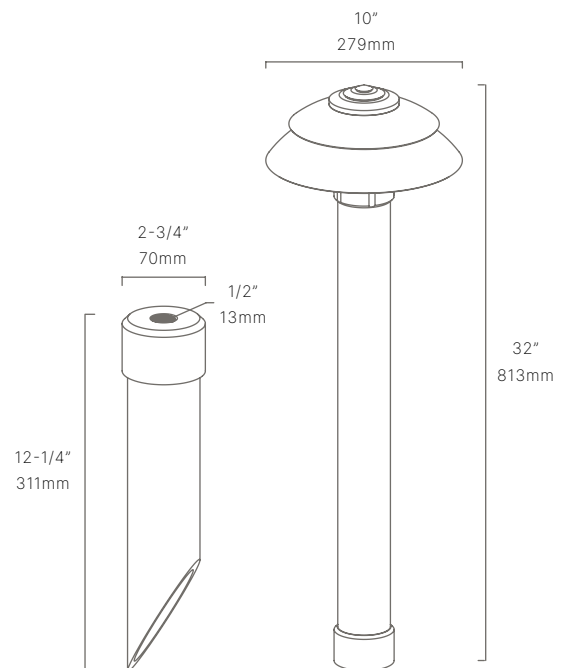

- Field Serviceable LED module
- Solid brass and copper construction
- Ideal for large pathways and driveways

CONFIGURATOR:

BLD851132	LED	FINISH
	<input type="checkbox"/>	<input type="checkbox"/>
	() = Most common configuration	(NAT) Natural Brass
	(2710) 2700K 10W	(BLP) Bronze Living Patina
	(2715) 2700K 15W	(BLPX) Extra Dark BLP
(3010) 3000K 10W	(NI) Nickel PVD	
(3015) 3000K 15W		

AVAILABLE FINISHES:

NAT Natural Brass/ Copper	BLP Bronze Living Patina	BLPX Extra Dark Bronze Living Patina	NI Nickel PVD

FIXTURE DIMENSIONS	W10" x H32"
LIGHT SOURCE	Integrated LED
COLOR TEMPERATURES	2700K, 3000K
WATTAGES	10W, 15W
CRI (RA)	80 CRI
VOLTAGE	12V
DELIVERED LUMENS	371lm (3000K)
DIMMABLE	Yes, Dim to <10% via Transformer
DRIVER	Yes, 12V Integral Constant Current
TRANSFORMER	No, 12V AC/DC Transformer Required
MOUNT	Yes, Included 1/2" NPS Adapter
GROUND STAKE	Yes, Included MGS001612
FINISH	Included Natural
MATERIAL	Brass & Copper
WIRE LENGTH	24"
LOCATION	Exterior Wet
CERTIFICATIONS	UL, IP66, IP67, Dark Sky